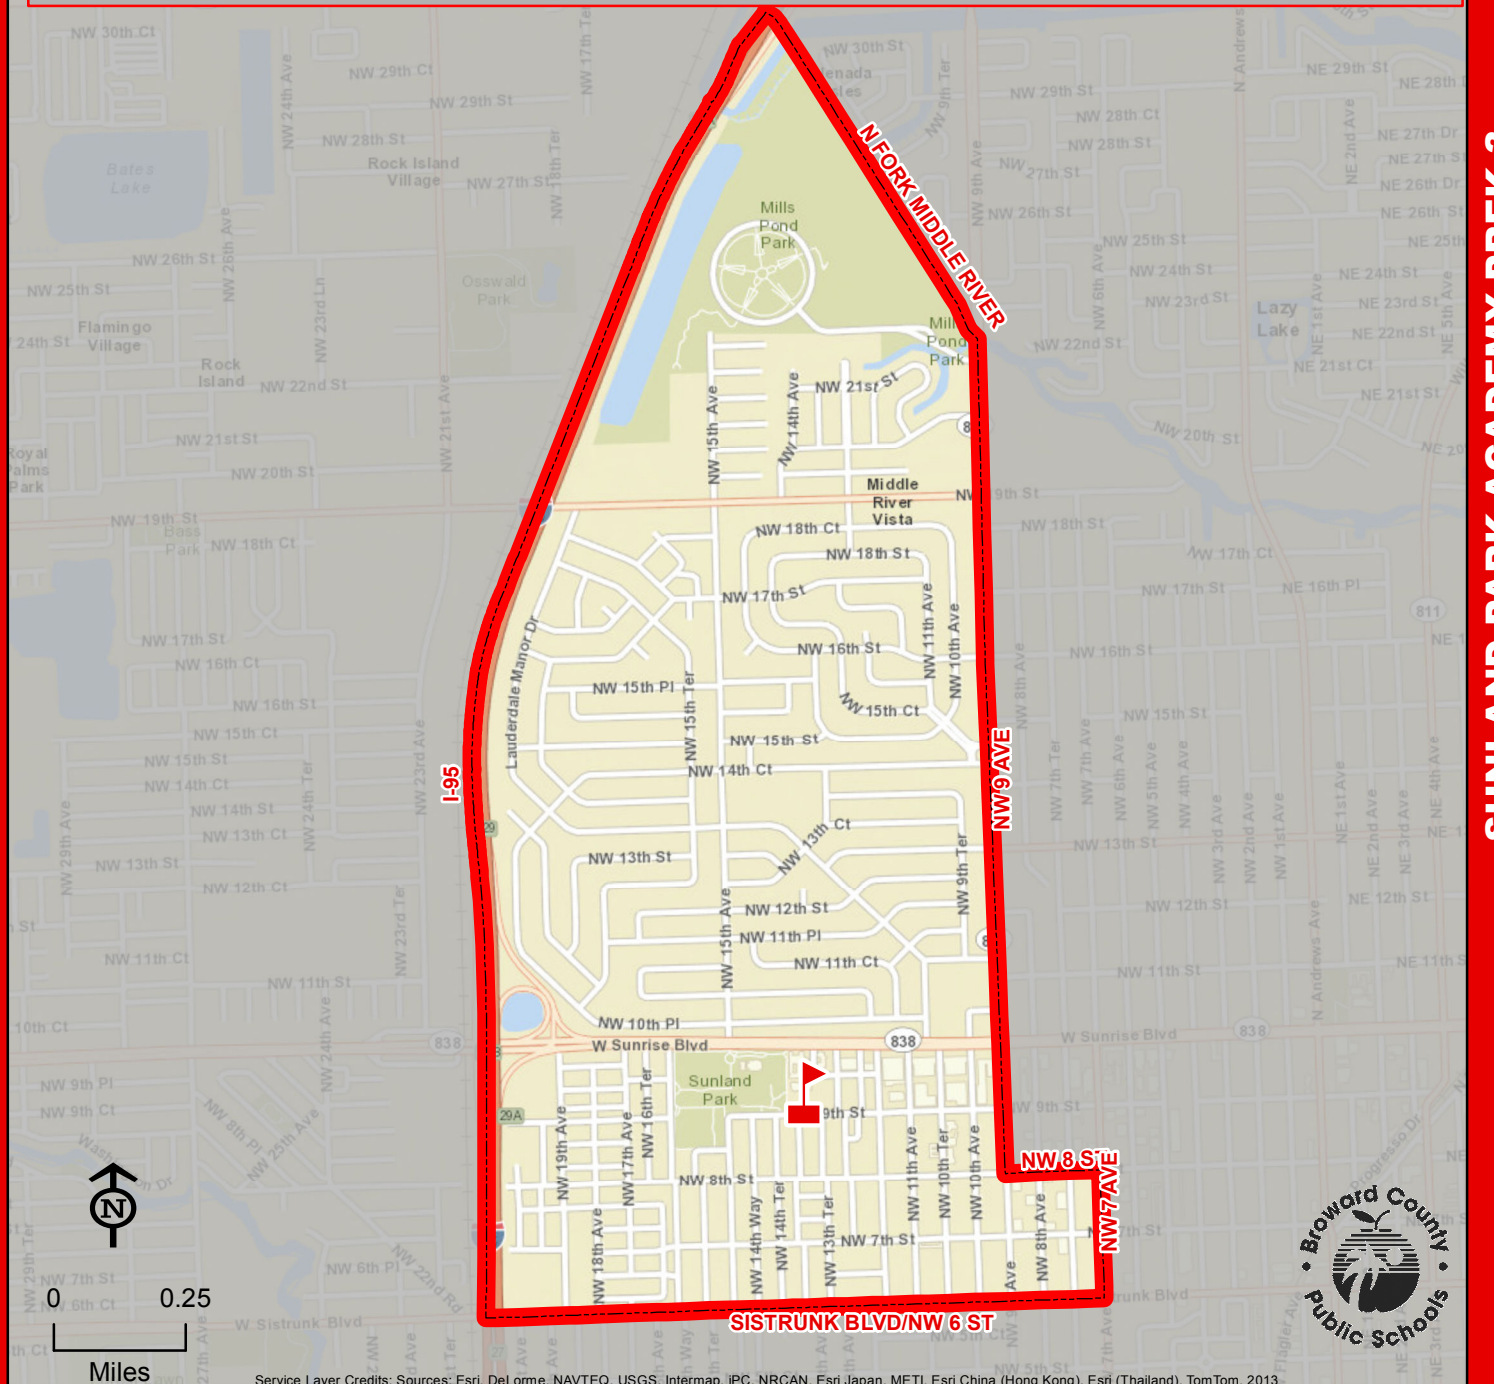

# SUNLAND PARK ACADEMY PREK-3

919 NW 13 AVENUE  
FORT LAUDERDALE, FLORIDA 33311  
754-322-8550

Kindergarten through third grade students residing within the Sunland Park Academy attendance area attend Sunland Park Academy. Fourth and fifth grade students residing within the Sunland Park Academy attendance area attend North Fork Elementary School, Thurgood Marshall Elementary School, or Walker Elementary School, depending on address.

**SUNLAND PARK ACADEMY PREK-3**

THIS MAP IS FOR CONCEPTUAL PURPOSES ONLY AND SHOULD NOT BE USED FOR LEGAL BOUNDARY DETERMINATIONS